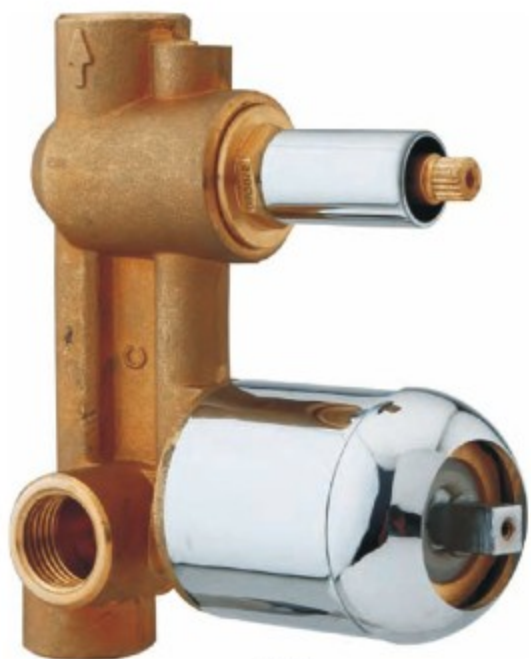

Diverter

UNL132
Concealed Part of Diverter 40 mm
4 Way High Flow